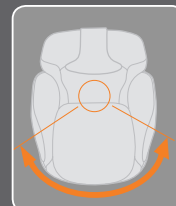

RELIEF ZONE

Flip back the head pillow to reveal a 'relief zone', a unique feature that allows for a penetrating, deep-tissue cervical massage.

ERGONOMIC CONTOUR BACK

Ergonomic contours provide exceptional comfort and back support with or without engaging the Human Touch Robot. This ensures that the iJoy® is a comfortable chair to sit in, even when you are not getting an invigorating massage.

RETRACTABLE CUP HOLDER

Fingertip-released, pop-out cup holder provides instant refreshment support.

PANORAMIC SWIVEL BASE WITH TRANSPORT ROLLER

The chair rests on a swivel base that rotates left and right. A transport roller on back of the base allows for mobility.