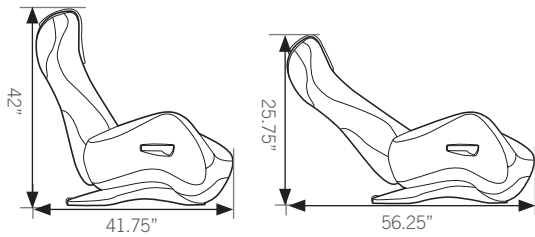

Grab a seat and let the patented Human Touch Technology® do what it does best—replicate the therapeutic techniques used by back and spinal care professionals. The iJoy® chair follows the contour of the spine to provide a targeted, effective massage, once available only in chairs twice its cost. While it may not cost a fortune, its leather-like upholstery looks and feels like a million bucks. So discover the iJoy® and enjoy a beautiful massage from a beautiful chair.

More Features for More Comfort

MASSAGE CONTROLLER
- It's all at your fingertips

DIMENSIONS

PART NUMBER:

-  100-2720-008 (Black - PU)
-  100-2720-009 (Bone - PU)
-  100-2720-010 (Espresso - PU)

Features your couch can only dream of.