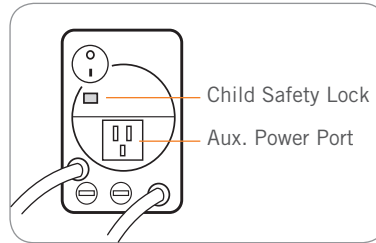

More Features for More Comfort