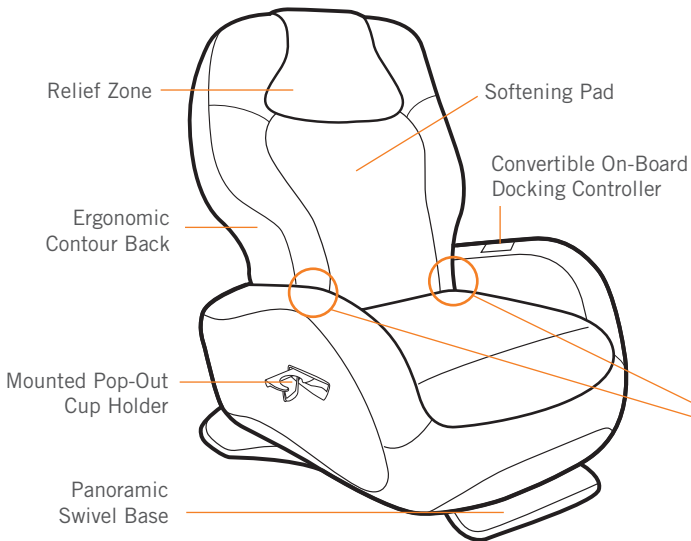

More Features for More Comfort