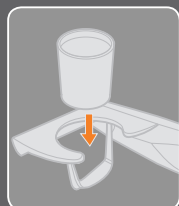

RELIEF ZONE

Flip back the head pillow to reveal a 'relief zone', a unique feature that allows for a penetrating, deep-tissue cervical massage.

ERGONOMIC CONTOUR BACK

Ergonomic contours provide exceptional comfort and back support with or without engaging the Human Touch Robot. This ensures that the iJoy® is a comfortable chair to sit in, even when you are not getting an invigorating massage.

RETRACTABLE CUP HOLDER

Fingertip-released, pop-out cup holder provides instant refreshment support.

PANORAMIC SWIVEL BASE WITH TRANSPORT ROLLER

The chair rests on a swivel base that rotates left and right. A transport roller on back of the base allows for mobility.